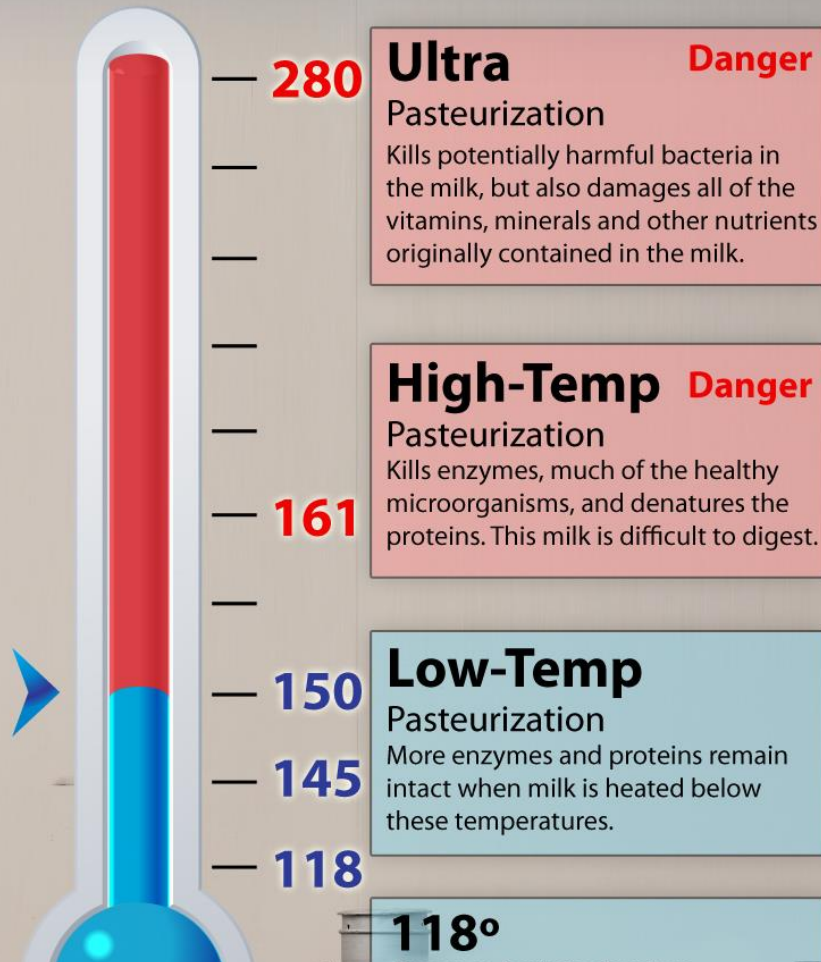

The Spinning Jenny

- **Invented by James Hargreaves**
- **Spins 8 threads of cotton into one piece of yarn**
- **Greatly speeds up production of yarn, clothing, etc.**
- **Not everyone was liked the invention – why?**

[The Spinning Jenny](#)

Pasteurization

The process of heating a liquid to kill harmful bacteria

Milk Pasteurization Explained

When milk is heated past 150 degrees, it becomes dangerous to your health. This chart shows the various pasteurization methods and how much the milk is damaged during the process.